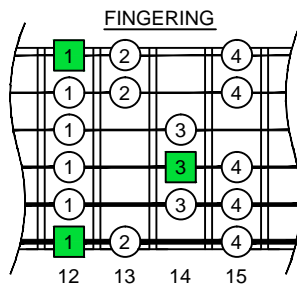

### box shapes

E phrygian mode SEMITONOMETER

6Em4Em1 at 12 BOX SHAPE

NOTE NAMES

FINGERING

INTERVALS

www.cagedoctaves.com

Zon Brookes

EDCAG octaves E phrygian mode : 6Em4Em1 box shape at 12

EDCAG octaves E phrygian mode ENTIRE FINGERBOARD NOTE NAMES : 6Em4Em1 box shape at 12

EDCAG octaves E phrygian mode ENTIRE FINGERBOARD INTERVALS : 6Em4Em1 box shape at 12