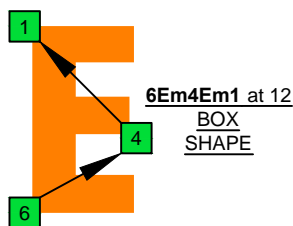

### box shapes

E phrygian mode SEMITONOMETER

6Em4Em1 at 12 BOX SHAPE

NOTE NAMES

FINGERING

INTERVALS

www.cagedoctaves.com

Zon Brookes