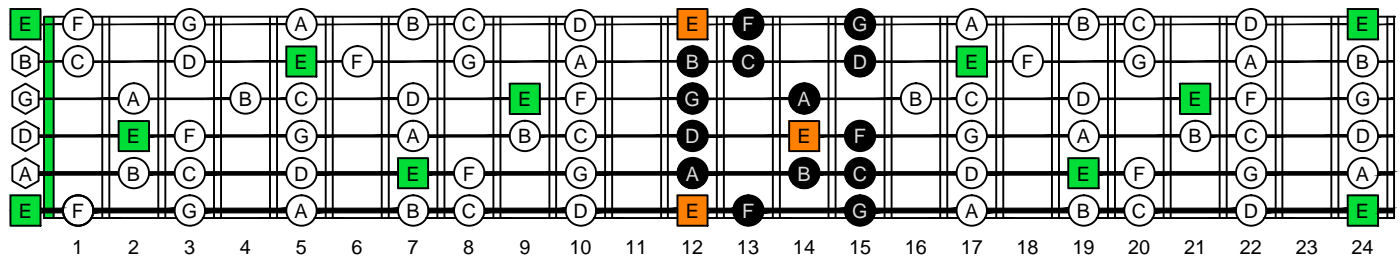

### box shapes

E phrygian mode SEMITONOMETER

6Em4Em1 at 12 BOX SHAPE

NOTE NAMES

FINGERING

INTERVALS

www.cagedoctaves.com

Zon Brookes

EDCAG octaves E phrygian mode : 6Em4Em1 box shape at 12

EDCAG octaves E phrygian mode ENTIRE FINGERBOARD NOTE NAMES : 6Em4Em1 box shape at 12

EDCAG octaves E phrygian mode ENTIRE FINGERBOARD INTERVALS : 6Em4Em1 box shape at 12