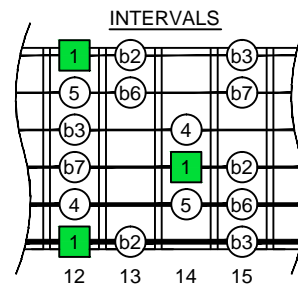

### box shapes

E phrygian mode SEMITONOMETER

6Em4Em1 at 12 BOX SHAPE

NOTE NAMES

FINGERING

INTERVALS

www.cagedoctaves.com

Zon Brookes